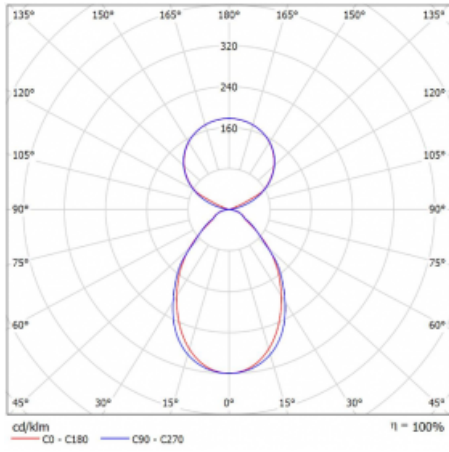

# Lina45-S

145S-5C1I-30GGE/830, S

EPD®

Imagine a linear luminaire that can satisfy all your needs: it meets UGR, has high efficiency and you can build it to your specifications. And it looks great too. The Lina45-S offers opal, microprism and optical grille variants, so it can easily meet both UGR under 19 at 4300 lm luminous flux. It is a great solution for visually demanding spaces, as it even meets UGR under 16 in some variants. In addition, you can complement the modular luminaire with a Vali55 relay module, a Rundo circular luminaire or 2 - 3 CUBE reflectors. The indirect lighting component is provided by a clear plexiglass module or a batwing diffuser, which creates a more even illumination of the ceiling. A welcome feature is also the possibility of a curtain at the joint of the profiles, which are also fitted with caps to prevent even minimal draughts. The individual segments are easily connected using connectors and plugged into 230 V.

Type of installation	Suspended
Light distribution	Direct-indirect clear plexi
Luminaire shape	Linear
Colour of the luminaires	Silver
Material	Aluminium
Lifetime	L80/B20 50 000 hours
Warranty	5 years
Description of luminaires	Luminaire suspended
item description	D/I - 52/48
Dimensions	1683 mm × 47 mm × 69 mm
Light source	LED MODUL
Type of optical system	Microprisma
Luminous flux*	6280 lm
Colour Temperature	3000 K warm white
Luminous efficacy	148 lm/W
MacAdam Light source	3
Colour rendering index	80
UGR max. X=4H Y=8H, $\rho=70,50,20$	18.5

## Curve

Luminaire power input\* 42.4 W

Connection of the luminaires ON/OFF

Electrical voltage 220-240V

Frequency 50/60Hz

⊕ CE IP 20

\*±10 %