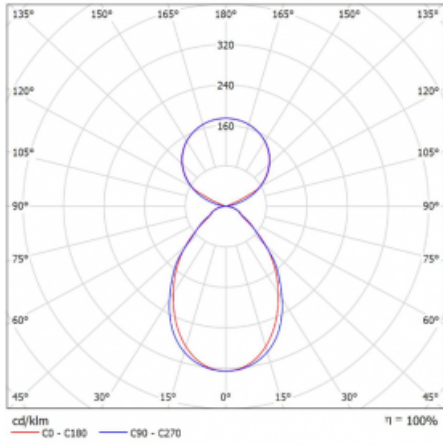

Curve

Luminaire power input* 55.7 W

Connection of the luminaires ON/OFF + 3h emergency

Electrical voltage 220-240V

Frequency 50/60Hz

⊕ CE IP 20

*±10 %