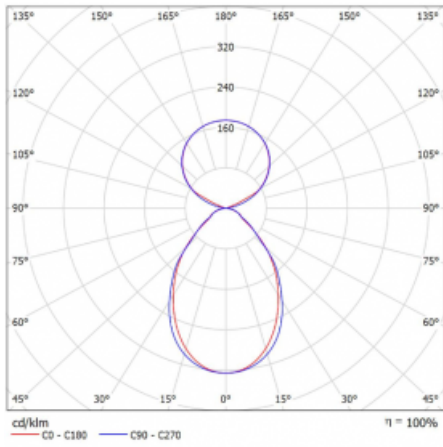

Curve

Luminaire power input* 55.7 W

Connection of the luminaires ON/OFF + 3h emergency

Electrical voltage 220-240V

Frequency 50/60Hz

⊕ CE IP 20

*±10 %