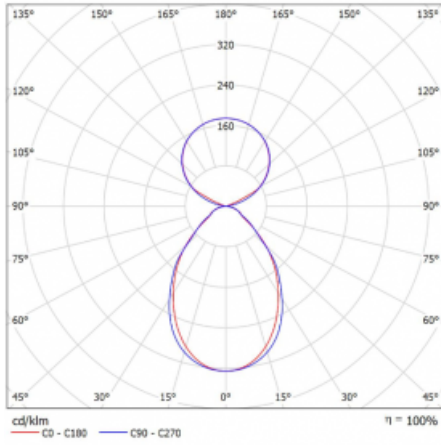

Curve

Luminaire power input 55.7 W $\pm$ 10 %

Connection of the luminaires Electronic ballast non-dimmable with 3h emergency

Electrical voltage 220-240V

Frequency 50/60Hz

⊕ CE IP 20