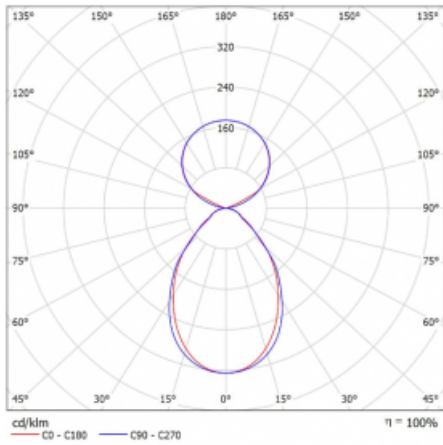

Curve

Luminaire power input* 55.7 W

Connection of the luminaires ON/OFF + 1h emergency

Electrical voltage 220-240V

Frequency 50/60Hz

⊕ CE IP 20

*±10 %