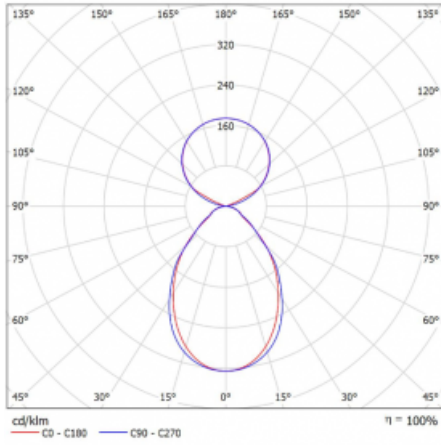

Curve

Luminaire power input 35.3 W $\pm$ 10 %

Connection of the luminaires Electronic ballast non-dimmable with 3h emergency

Electrical voltage 220-240V

Frequency 50/60Hz

IP 20