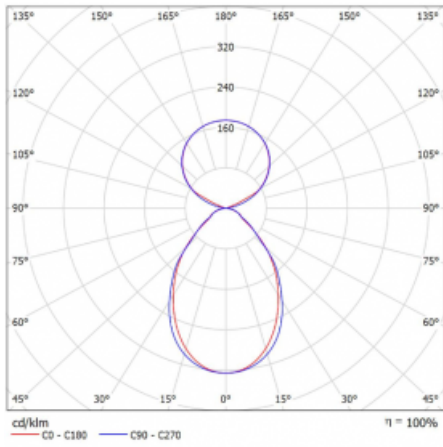

Curve

Luminaire power input* 35.3 W

Connection of the luminaires ON/OFF + 3h emergency

Electrical voltage 220-240V

Frequency 50/60Hz

⊕ CE IP 20

*±10 %