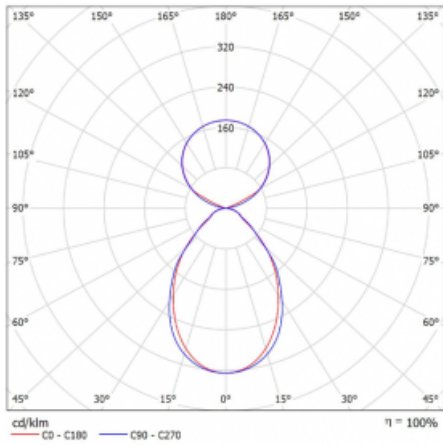

Curve

Luminaire power input* 35.3 W

Connection of the luminaires ON/OFF + 1h emergency

Electrical voltage 220-240V

Frequency 50/60Hz

⊕ CE IP 20

*±10 %