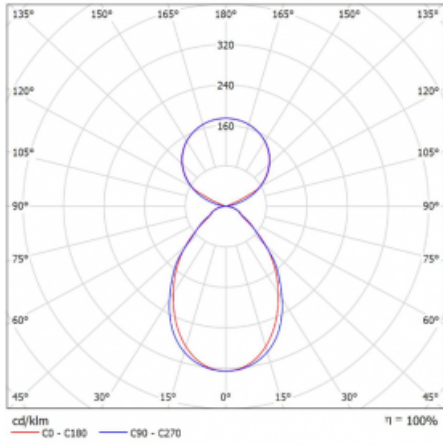

# Lina45-S

145S-5C1I-25GGD/840, S

Imagine a linear luminaire that can satisfy all your needs: it meets UGR, has high efficiency and you can build it to your specifications. And it looks great too. The Lina45-S offers opal, microprism and optical grille variants, so it can easily meet both UGR under 19 at 4300 lm luminous flux. It is a great solution for visually demanding spaces, as it even meets UGR under 16 in some variants. In addition, you can complement the modular luminaire with a Vali55 relay module, a Rundo circular luminaire or 2 - 3 CUBE reflectors. The indirect lighting component is provided by a clear plexiglass module or a batwing diffuser, which creates a more even illumination of the ceiling. A welcome feature is also the possibility of a curtain at the joint of the profiles, which are also fitted with caps to prevent even minimal draughts. The individual segments are easily connected using connectors and plugged into 230 V.

Type of installation	Suspended
Light distribution	Direct-indirect clear plexi
Luminaire shape	Linear
Colour of the luminaires	Silver
Material	Aluminium
Lifetime	L80/B20 50 000 hours
Warranty	5 years
Description of luminaires	Luminaire suspended
item description	D/I - 53/47
Dimensions	1403 mm × 47 mm × 69 mm
Weight	3.4 kg
Light source	LED MODUL
Type of optical system	Microprisma
Luminous flux*	5350 lm
Colour Temperature	4000 K cool white
Luminous efficacy	152 lm/W
MacAdam Light source	3
Colour rendering index	80
UGR max. X=4H Y=8H, ρ=70,50,20	18.7

## Curve

Luminaire power input\* 35.3 W

Connection of the luminaires DALI

Electrical voltage 220-240V

Frequency 50/60Hz

⊕ CE IP 20

\* $\pm 10\%$