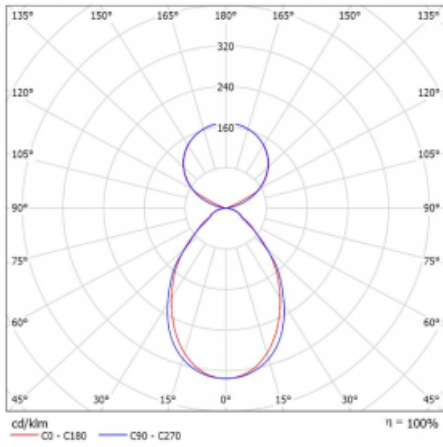

Curve

Luminaire power input 43.6 W $\pm$ 10 %

Connection of the luminaires Electronic ballast non-dimmable

Electrical voltage 220-240V

Frequency 50/60Hz

CE IP 20