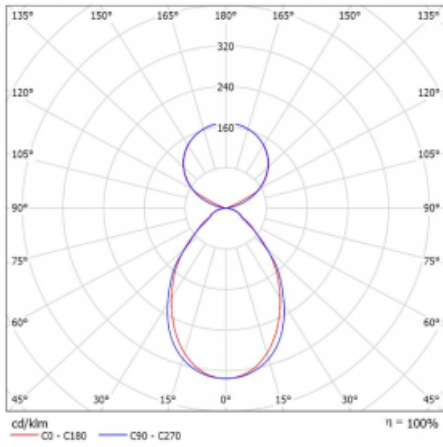

Curve

Luminaire power input 27.4 W $\pm$ 10 %

Connection of the luminaires Electronic ballast non-dimmable with 3h emergency

Electrical voltage 220-240V

Frequency 50/60Hz

⊕ CE IP 20