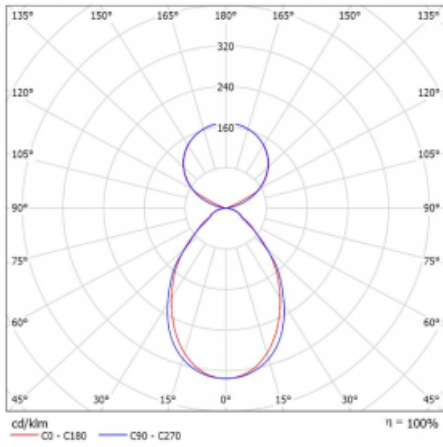

Curve

Luminaire power input* 27.4 W

Connection of the luminaires ON/OFF + 1h emergency

Electrical voltage 220-240V

Frequency 50/60Hz

⊕ CE IP 20

* $\pm 10\%$