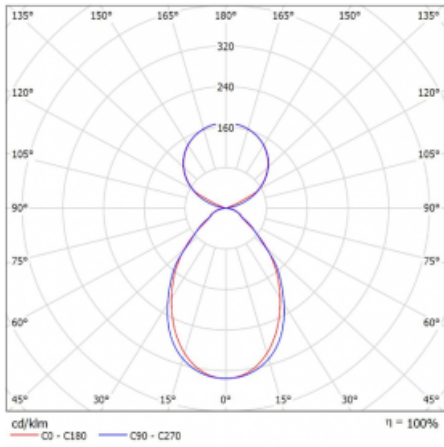

Curve

Luminaire power input 27.4 W $\pm$ 10 %

Connection of the luminaires Electronic ballast non-dimmable

Electrical voltage 220-240V

Frequency 50/60Hz

CE IP 20