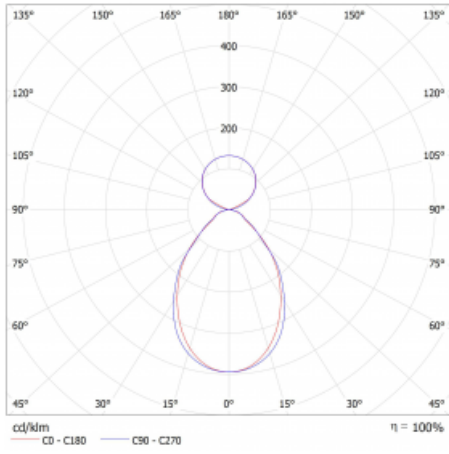

# Lina45-S

145S-5C1I-20GED/830, S

EPD®

Imagine a linear luminaire that can satisfy all your needs: it meets UGR, has high efficiency and you can build it to your specifications. And it looks great too. The Lina45-S offers opal, microprism and optical grille variants, so it can easily meet both UGR under 19 at 4300 lm luminous flux. It is a great solution for visually demanding spaces, as it even meets UGR under 16 in some variants. In addition, you can complement the modular luminaire with a Vali55 relay module, a Rundo circular luminaire or 2 - 3 CUBE reflectors. The indirect lighting component is provided by a clear plexiglass module or a batwing diffuser, which creates a more even illumination of the ceiling. A welcome feature is also the possibility of a curtain at the joint of the profiles, which are also fitted with caps to prevent even minimal draughts. The individual segments are easily connected using connectors and plugged into 230 V.

Type of installation	Suspended
Light distribution	Direct-indirect clear plexi
Luminaire shape	Linear
Colour of the luminaires	Silver
Material	Aluminium
Lifetime	L80/B20 50 000 hours
Warranty	60 months
Description of luminaires	Luminaire suspended
Dimensions	1122 mm × 47 mm × 69 mm
Light source	LED MODUL
Type of optical system	Microprisma
Luminous flux	2250 lm ± 10 %
Colour Temperature	3000 K warm white
Luminous efficacy	149 lm/W
MacAdam Light source	3
Colour rendering index	80
UGR max. X=4H Y=8H, ρ=70,50,20	16.7

## Curve

Luminaire power input 15.1 W  $\pm$  10 %

Connection of the luminaires DALI dimmable

Electrical voltage 220-240V

Frequency 50/60Hz

  IP 20