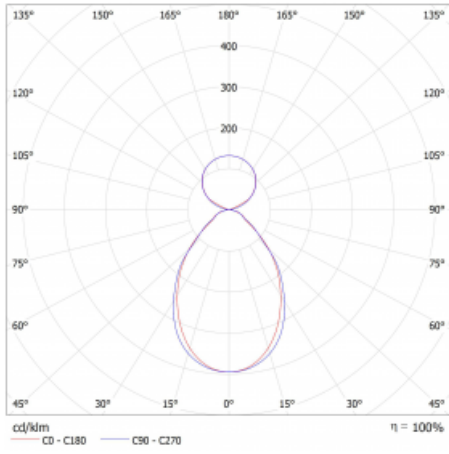

# Lina45-S

145S-5C1I-20GED/830, B

**EPD<sup>®</sup>**

Imagine a linear luminaire that can satisfy all your needs: it meets UGR, has high efficiency and you can build it to your specifications. And it looks great too. The Lina45-S offers opal, microprism and optical grille variants, so it can easily meet both UGR under 19 at 4300 lm luminous flux. It is a great solution for visually demanding spaces, as it even meets UGR under 16 in some variants. In addition, you can complement the modular luminaire with a Vali55 relay module, a Rundo circular luminaire or 2 - 3 CUBE reflectors. The indirect lighting component is provided by a clear plexiglass module or a batwing diffuser, which creates a more even illumination of the ceiling. A welcome feature is also the possibility of a curtain at the joint of the profiles, which are also fitted with caps to prevent even minimal draughts. The individual segments are easily connected using connectors and plugged into 230 V.

Type of installation	Suspended
Light distribution	Direct-indirect clear plexi
Luminaire shape	Linear
Colour of the luminaires	Black
Material	Aluminium
Lifetime	L80/B20 50 000 hours
Warranty	60 months
Description of luminaires	Luminaire suspended
Dimensions	1122 mm × 47 mm × 69 mm
Light source	LED MODUL
Type of optical system	Microprisma
Luminous flux	2250 lm ± 10 %
Colour Temperature	3000 K warm white
Luminous efficacy	149 lm/W
MacAdam Light source	3
Colour rendering index	80
UGR max. X=4H Y=8H, ρ=70,50,20	16.7

## Curve

Luminaire power input 15.1 W  $\pm$  10 %

Connection of the luminaires DALI dimmable

Electrical voltage 220-240V

Frequency 50/60Hz

  IP 20