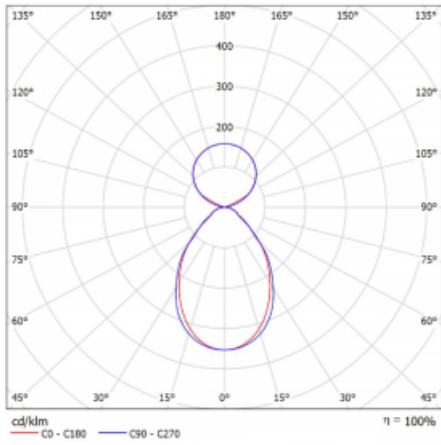

Curve

Luminaire power input 31.7 W $\pm$ 10 %

Connection of the luminaires Electronic ballast non-dimmable

Electrical voltage 220-240V

Frequency 50/60Hz

⊕ CE IP 20