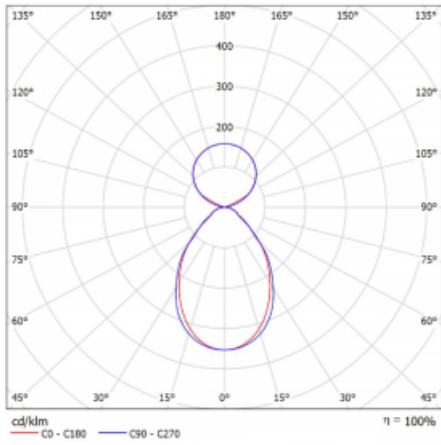

Curve

Luminaire power input* 31.7 W

Connection of the luminaires ON/OFF

Electrical voltage 220-240V

Frequency 50/60Hz

⊕ CE IP 20

* $\pm 10\%$