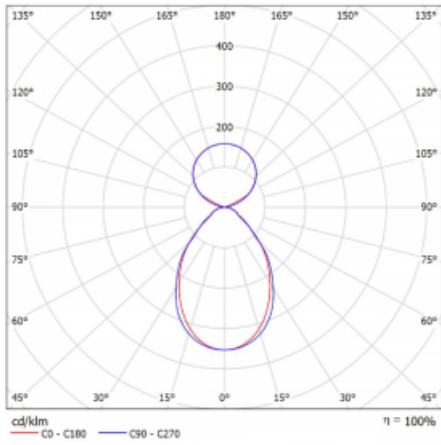

Curve

Luminaire power input 20.3 W $\pm$ 10 %

Connection of the luminaires Electronic ballast non-dimmable

Electrical voltage 220-240V

Frequency 50/60Hz

⊕ CE IP 20