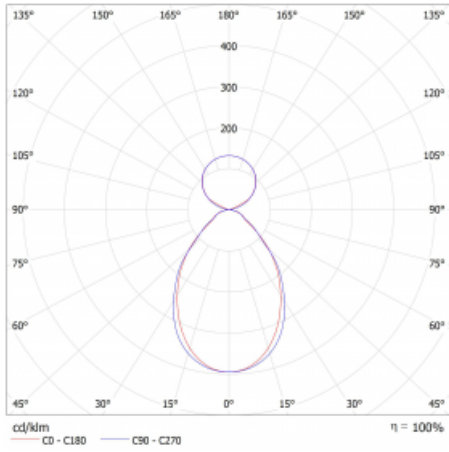

Curve

Luminaire power input 10.9 W $\pm$ 10 %

Connection of the luminaires Electronic ballast non-dimmable

Electrical voltage 220-240V

Frequency 50/60Hz

IP 20