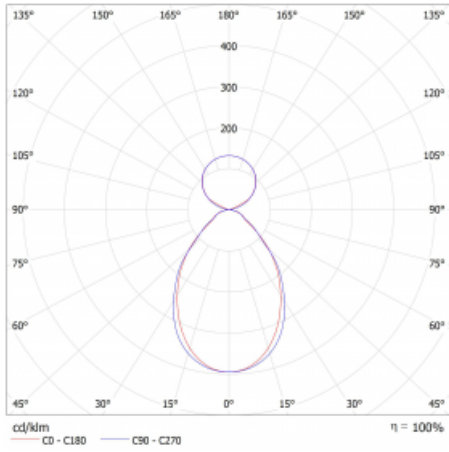

Curve

Luminaire power input 7.4 W $\pm$ 10 %

Connection of the luminaires Electronic ballast non-dimmable

Electrical voltage 220-240V

Frequency 50/60Hz

⊕ CE IP 20