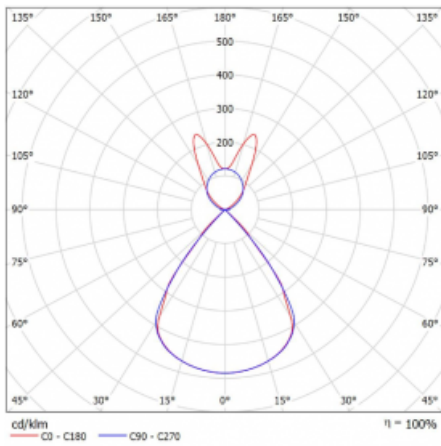

Type of installation	Suspended
Light distribution	Direct-indirect wide-lighting distribution
Luminaire shape	Linear
Colour of the luminaires	White
Material	Aluminium
Lifetime	L80/B20 50 000 hours
Warranty	24 months
Description of luminaires	Luminaire suspended
item description	D/I - 58/42
Dimensions	2244 mm × 47 mm × 69 mm
Light source	LED MODUL
Type of optical system	Plastic louvre low UGR
Luminous flux	15430 lm ± 10 %
Colour Temperature	4000 K cool white
Luminous efficacy	149 lm/W
MacAdam Light source	3
Colour rendering index	80
UGR max. X=4H Y=8H, $\rho=70,50,20$	16.1

## Curve