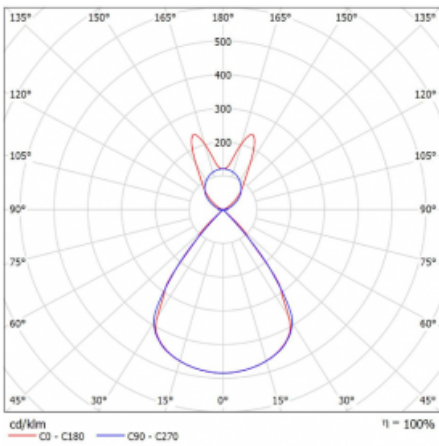

Type of installation	Suspended
Light distribution	Direct-indirect wide-lighting distribution
Luminaire shape	Linear
Colour of the luminaires	White
Material	Aluminium
Lifetime	L80/B20 50 000 hours
Warranty	2 years
Description of luminaires	Luminaire suspended
item description	D/I - 58/42
Dimensions	2244 mm × 47 mm × 69 mm
Light source	LED MODUL
Type of optical system	Plastic louvre low UGR
Luminous flux*	14810 lm
Colour Temperature	3000 K warm white
Luminous efficacy	143 lm/W
MacAdam Light source	3
Colour rendering index	80
UGR max. X=4H Y=8H, $\rho=70,50,20$	16

## Curve