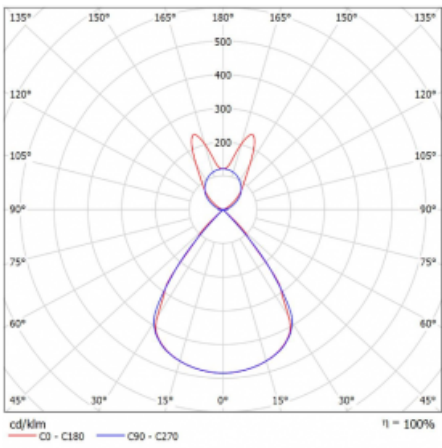

Type of installation	Suspended
Light distribution	Direct-indirect wide-lighting distribution
Luminaire shape	Linear
Colour of the luminaires	Silver
Material	Aluminium
Lifetime	L80/B20 50 000 hours
Warranty	2 years
Description of luminaires	Luminaire suspended
item description	D/I - 58/42
Dimensions	2244 mm × 47 mm × 69 mm
Light source	LED MODUL
Type of optical system	Plastic louvre low UGR
Luminous flux*	14810 lm
Colour Temperature	3000 K warm white
Luminous efficacy	143 lm/W
MacAdam Light source	3
Colour rendering index	80
UGR max. X=4H Y=8H, $\rho=70,50,20$	16

## Curve