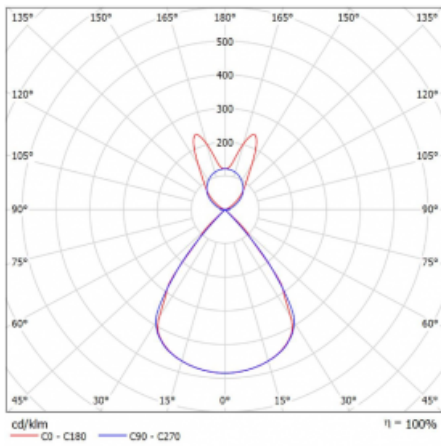

Type of installation	Suspended
Light distribution	Direct-indirect wide-lighting distribution
Luminaire shape	Linear
Colour of the luminaires	White
Material	Aluminium
Lifetime	L80/B20 50 000 hours
Warranty	2 years
Description of luminaires	Luminaire suspended
item description	D/I - 58/42
Dimensions	2244 mm × 47 mm × 69 mm
Light source	LED MODUL
Type of optical system	Plastic louvre low UGR
Luminous flux*	15430 lm
Colour Temperature	4000 K cool white
Luminous efficacy	149 lm/W
MacAdam Light source	3
Colour rendering index	80
UGR max. X=4H Y=8H, $\rho=70,50,20$	16.1

## Curve