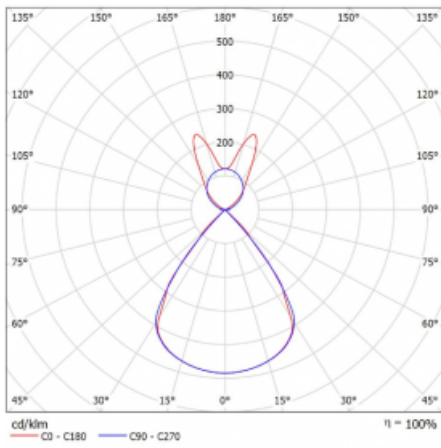

Type of installation	Suspended
Light distribution	Direct-indirect wide-lighting distribution
Luminaire shape	Linear
Colour of the luminaires	White
Material	Aluminium
Lifetime	L80/B20 50 000 hours
Warranty	24 months
Description of luminaires	Luminaire suspended
item description	D/I - 58/42
Dimensions	2244 mm × 47 mm × 69 mm
Light source	LED MODUL
Type of optical system	Plastic louvre low UGR
Luminous flux	15430 lm ± 10 %
Colour Temperature	4000 K cool white
Luminous efficacy	149 lm/W
MacAdam Light source	3
Colour rendering index	80
UGR max. X=4H Y=8H, $\rho=70,50,20$	16.1

## Curve