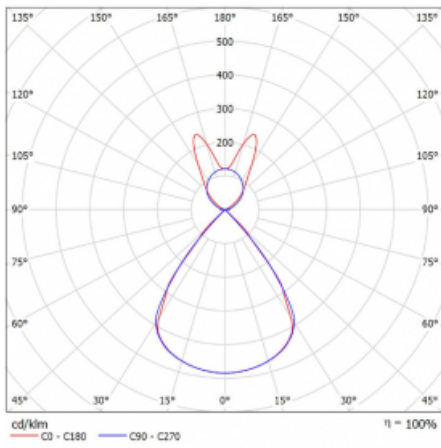

Type of installation	Suspended
Light distribution	Direct-indirect wide-lighting distribution
Luminaire shape	Linear
Colour of the luminaires	White
Material	Aluminium
Lifetime	L80/B20 50 000 hours
Warranty	60 months
Description of luminaires	Luminaire suspended
item description	D/l - 58/42
Dimensions	2244 mm × 47 mm × 69 mm
Light source	LED MODUL
Type of optical system	Plastic louvre low UGR
Luminous flux	15430 lm ± 10 %
Colour Temperature	4000 K cool white
Luminous efficacy	149 lm/W
MacAdam Light source	3
Colour rendering index	80
UGR max. X=4H Y=8H, $\rho=70,50,20$	16.1

## Technical drawing

Luminaire power input 103.4 W  $\pm$  10 %

Connection of the luminaires Electronic ballast non-dimmable

Electrical voltage 220-240V

Frequency 50/60Hz

⊕ CE IP 20

## Curve