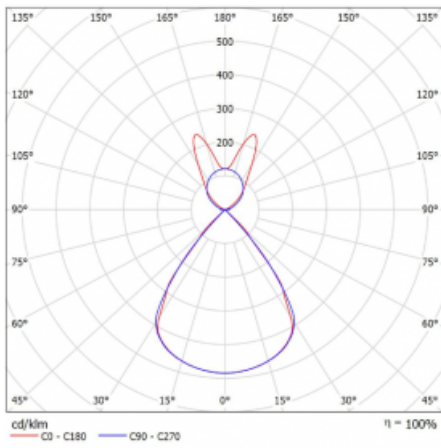

Type of installation	Suspended
Light distribution	Direct-indirect wide-lighting distribution
Luminaire shape	Linear
Colour of the luminaires	Silver
Material	Aluminium
Lifetime	L80/B20 50 000 hours
Warranty	60 months
Description of luminaires	Luminaire suspended
item description	D/I - 58/42
Dimensions	2244 mm × 47 mm × 69 mm
Light source	LED MODUL
Type of optical system	Plastic louvre low UGR
Luminous flux	15430 lm ± 10 %
Colour Temperature	4000 K cool white
Luminous efficacy	149 lm/W
MacAdam Light source	3
Colour rendering index	80
UGR max. X=4H Y=8H, $\rho=70,50,20$	16.1

Technical drawing

Luminaire power input 103.4 W \pm 10 %

Connection of the luminaires Electronic ballast non-dimmable

Electrical voltage 220-240V

Frequency 50/60Hz

⊕ CE IP 20

Curve

Downloads