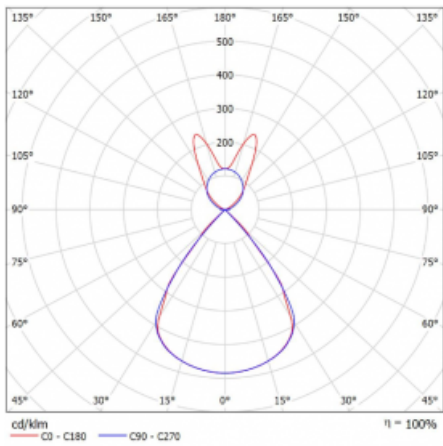

Type of installation	Suspended
Light distribution	Direct-indirect wide-lighting distribution
Luminaire shape	Linear
Colour of the luminaires	Silver
Material	Aluminium
Lifetime	L80/B20 50 000 hours
Warranty	5 years
Description of luminaires	Luminaire suspended
item description	D/I - 58/42
Dimensions	2244 mm × 47 mm × 69 mm
Light source	LED MODUL
Type of optical system	Plastic louvre low UGR
Luminous flux*	15430 lm
Colour Temperature	4000 K cool white
Luminous efficacy	149 lm/W
MacAdam Light source	3
Colour rendering index	80
UGR max. X=4H Y=8H, $\rho=70,50,20$	16.1

Technical drawing

Luminaire power input* 103.4 W

Connection of the luminaires ON/OFF

Electrical voltage 220-240V

Frequency 50/60Hz

⊕ CE IP 20

*±10 %

Curve