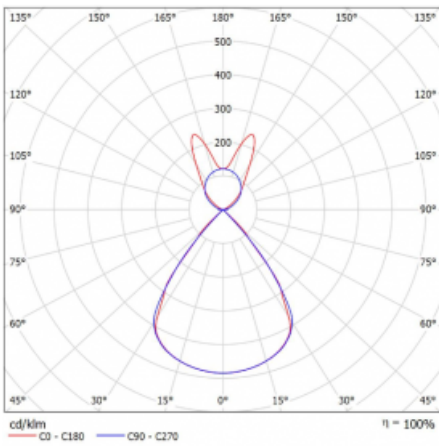

Type of installation	Suspended
Light distribution	Direct-indirect wide-lighting distribution
Luminaire shape	Linear
Colour of the luminaires	Black
Material	Aluminium
Lifetime	L80/B20 50 000 hours
Warranty	60 months
Description of luminaires	Luminaire suspended
item description	D/I - 58/42
Dimensions	2244 mm × 47 mm × 69 mm
Light source	LED MODUL
Type of optical system	Plastic louvre low UGR
Luminous flux	15430 lm ± 10 %
Colour Temperature	4000 K cool white
Luminous efficacy	149 lm/W
MacAdam Light source	3
Colour rendering index	80
UGR max. X=4H Y=8H, $\rho=70,50,20$	16.1

Technical drawing

Luminaire power input 103.4 W \pm 10 %

Connection of the luminaires Electronic ballast non-dimmable

Electrical voltage 220-240V

Frequency 50/60Hz

⊕ CE IP 20

Curve

Downloads