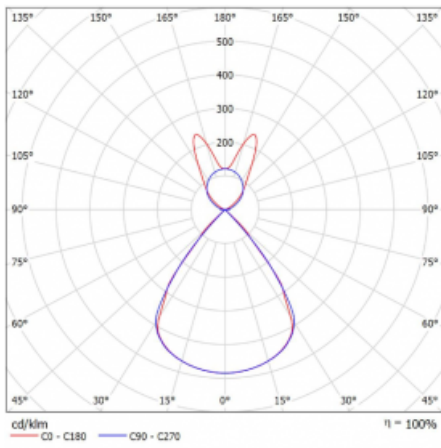

Type of installation	Suspended
Light distribution	Direct-indirect wide-lighting distribution
Luminaire shape	Linear
Colour of the luminaires	White
Material	Aluminium
Lifetime	L80/B20 50 000 hours
Warranty	5 years
Description of luminaires	Luminaire suspended
item description	D/I - 58/42
Dimensions	2244 mm × 47 mm × 69 mm
Light source	LED MODUL
Type of optical system	Plastic louvre low UGR
Luminous flux*	14810 lm
Colour Temperature	3000 K warm white
Luminous efficacy	143 lm/W
MacAdam Light source	3
Colour rendering index	80
UGR max. X=4H Y=8H, $\rho=70,50,20$	16

## Technical drawing

Luminaire power input\* 103.4 W

Connection of the luminaires ON/OFF

Electrical voltage 220-240V

Frequency 50/60Hz

⊕ CE IP 20

\*±10 %

## Curve