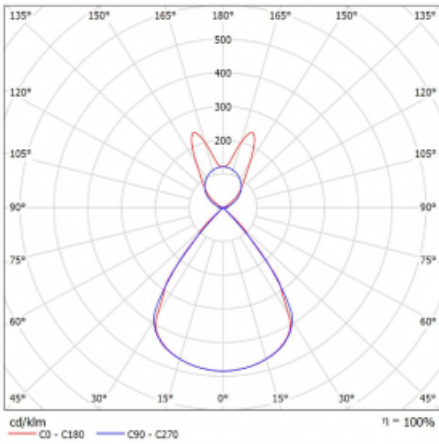

Type of installation	Suspended
Light distribution	Direct-indirect wide-lighting distribution
Luminaire shape	Linear
Colour of the luminaires	White
Material	Aluminium
Lifetime	L80/B20 50 000 hours
Warranty	60 months
Description of luminaires	Luminaire suspended
item description	D/I - 58/42
Dimensions	2244 mm × 47 mm × 69 mm
Light source	LED MODUL
Type of optical system	Plastic louvre low UGR
Luminous flux	14810 lm ± 10 %
Colour Temperature	3000 K warm white
Luminous efficacy	143 lm/W
MacAdam Light source	3
Colour rendering index	80
UGR max. X=4H Y=8H, $\rho=70,50,20$	16

## Technical drawing

Luminaire power input 103.4 W  $\pm$  10 %

Connection of the luminaires Electronic ballast non-dimmable

Electrical voltage 220-240V

Frequency 50/60Hz

⊕ CE IP 20

## Curve