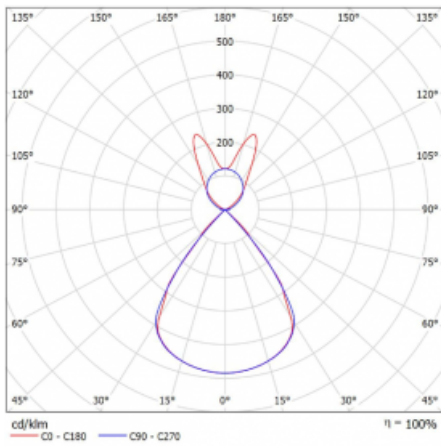

| | |
|--|--|
| Type of installation | Suspended |
| Light distribution | Direct-indirect wide-lighting distribution |
| Luminaire shape | Linear |
| Colour of the luminaires | Silver |
| Material | Aluminium |
| Lifetime | L80/B20 50 000 hours |
| Warranty | 60 months |
| Description of luminaires | Luminaire suspended |
| item description | D/I - 58/42 |
| Dimensions | 2244 mm × 47 mm × 69 mm |
| Light source | LED MODUL |
| Type of optical system | Plastic louvre low UGR |
| Luminous flux | 14810 lm ± 10 % |
| Colour Temperature | 3000 K warm white |
| Luminous efficacy | 143 lm/W |
| MacAdam Light source | 3 |
| Colour rendering index | 80 |
| UGR max. X=4H Y=8H, $\rho=70,50,20$ | 16 |

Technical drawing

Luminaire power input 103.4 W \pm 10 %

Connection of the luminaires Electronic ballast non-dimmable

Electrical voltage 220-240V

Frequency 50/60Hz

⊕ CE IP 20

Curve

Downloads