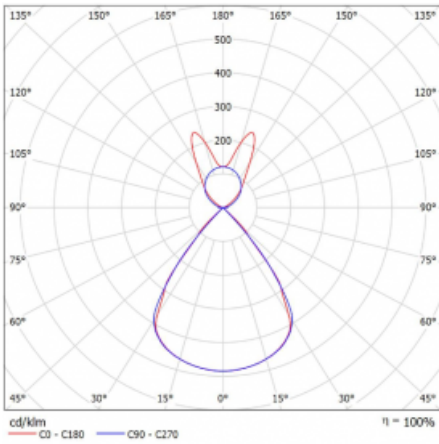

Type of installation	Suspended
Light distribution	Direct-indirect wide-lighting distribution
Luminaire shape	Linear
Colour of the luminaires	Silver
Material	Aluminium
Lifetime	L80/B20 50 000 hours
Warranty	5 years
Description of luminaires	Luminaire suspended
item description	D/I - 58/42
Dimensions	2244 mm × 47 mm × 69 mm
Light source	LED MODUL
Type of optical system	Plastic louvre low UGR
Luminous flux*	14810 lm
Colour Temperature	3000 K warm white
Luminous efficacy	143 lm/W
MacAdam Light source	3
Colour rendering index	80
UGR max. X=4H Y=8H, $\rho=70,50,20$	16

Technical drawing

Luminaire power input* 103.4 W

Connection of the luminaires ON/OFF

Electrical voltage 220-240V

Frequency 50/60Hz

⊕ CE IP 20

*±10 %

Curve