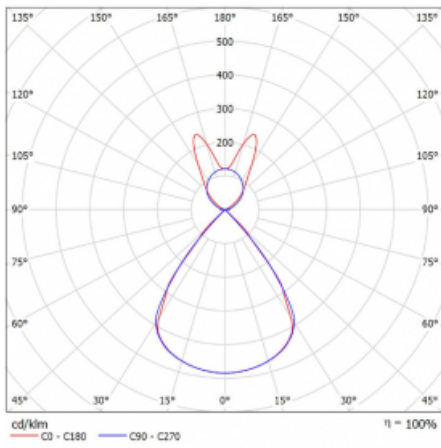

Type of installation	Suspended
Light distribution	Direct-indirect wide-lighting distribution
Luminaire shape	Linear
Colour of the luminaires	Black
Material	Aluminium
Lifetime	L80/B20 50 000 hours
Warranty	60 months
Description of luminaires	Luminaire suspended
item description	D/I - 58/42
Dimensions	2244 mm × 47 mm × 69 mm
Light source	LED MODUL
Type of optical system	Plastic louvre low UGR
Luminous flux	14810 lm ± 10 %
Colour Temperature	3000 K warm white
Luminous efficacy	143 lm/W
MacAdam Light source	3
Colour rendering index	80
UGR max. X=4H Y=8H, $\rho=70,50,20$	16

Technical drawing

Luminaire power input 103.4 W \pm 10 %

Connection of the luminaires Electronic ballast non-dimmable

Electrical voltage 220-240V

Frequency 50/60Hz

⊕ CE IP 20

Curve

Downloads