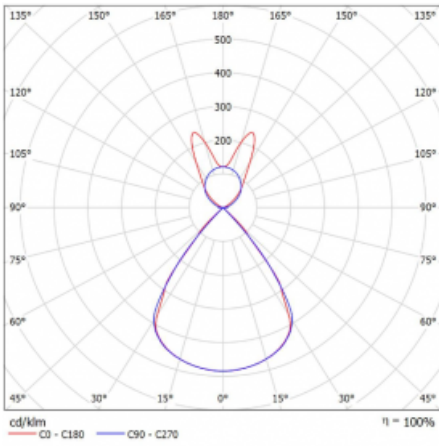

Type of installation	Suspended
Light distribution	Direct-indirect wide-lighting distribution
Luminaire shape	Linear
Colour of the luminaires	Silver
Material	Aluminium
Lifetime	L80/B20 50 000 hours
Warranty	60 months
Description of luminaires	Luminaire suspended
item description	D/I - 58/42
Dimensions	2244 mm × 47 mm × 69 mm
Light source	LED MODUL
Type of optical system	Plastic louvre low UGR
Luminous flux	15430 lm ± 10 %
Colour Temperature	4000 K cool white
Luminous efficacy	149 lm/W
MacAdam Light source	3
Colour rendering index	80
UGR max. X=4H Y=8H, $\rho=70,50,20$	16.1

## Technical drawing

Luminaire power input 103.4 W  $\pm$  10 %

Connection of the luminaires DALI dimmable

Electrical voltage 220-240V

Frequency 50/60Hz

⊕ CE IP 20

## Curve