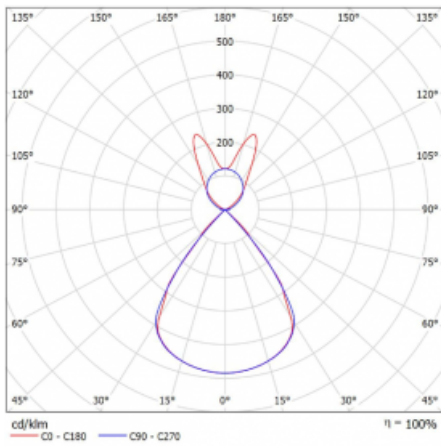

Type of installation	Suspended
Light distribution	Direct-indirect wide-lighting distribution
Luminaire shape	Linear
Colour of the luminaires	Black
Material	Aluminium
Lifetime	L80/B20 50 000 hours
Warranty	60 months
Description of luminaires	Luminaire suspended
item description	D/I - 58/42
Dimensions	2244 mm × 47 mm × 69 mm
Light source	LED MODUL
Type of optical system	Plastic louvre low UGR
Luminous flux	14810 lm ± 10 %
Colour Temperature	3000 K warm white
Luminous efficacy	143 lm/W
MacAdam Light source	3
Colour rendering index	80
UGR max. X=4H Y=8H, $\rho=70,50,20$	16

## Technical drawing

Luminaire power input 103.4 W  $\pm$  10 %

Connection of the luminaires DALI dimmable

Electrical voltage 220-240V

Frequency 50/60Hz

⊕ CE IP 20

## Curve