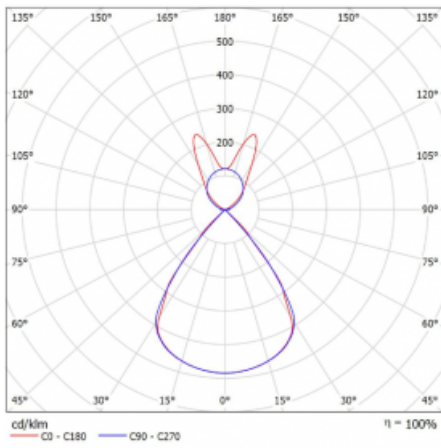

Type of installation	Suspended
Light distribution	Direct-indirect wide-lighting distribution
Luminaire shape	Linear
Colour of the luminaires	White
Material	Aluminium
Lifetime	L80/B20 50 000 hours
Warranty	24 months
Description of luminaires	Luminaire suspended
item description	D/I - 54/46
Dimensions	2244 mm × 47 mm × 69 mm
Light source	LED MODUL
Type of optical system	Plastic louvre low UGR
Luminous flux	8890 lm ± 10 %
Colour Temperature	4000 K cool white
Luminous efficacy	153 lm/W
MacAdam Light source	3
Colour rendering index	80
UGR max. X=4H Y=8H, $\rho=70,50,20$	14.2

## Curve