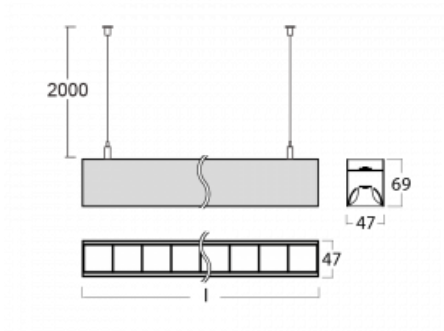

Technical drawing