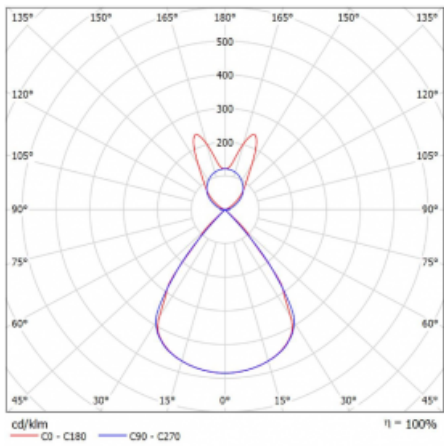

Type of installation	Suspended
Light distribution	Direct-indirect wide-lighting distribution
Luminaire shape	Linear
Colour of the luminaires	Black
Material	Aluminium
Lifetime	L80/B20 50 000 hours
Warranty	24 months
Description of luminaires	Luminaire suspended
item description	D/I - 54/46
Dimensions	2244 mm × 47 mm × 69 mm
Light source	LED MODUL
Type of optical system	Plastic louvre low UGR
Luminous flux	8890 lm ± 10 %
Colour Temperature	4000 K cool white
Luminous efficacy	153 lm/W
MacAdam Light source	3
Colour rendering index	80
UGR max. X=4H Y=8H, $\rho=70,50,20$	14.2

## Curve