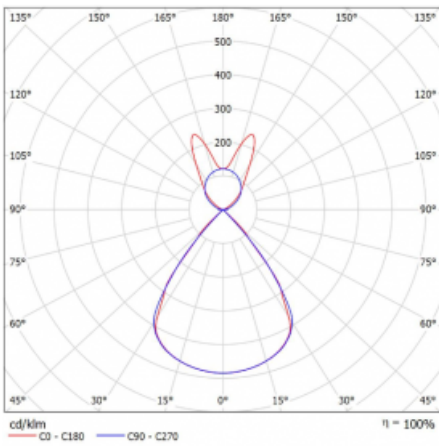

| | |
|----------------------------------------|--------------------------------------------|
| Type of installation | Suspended |
| Light distribution | Direct-indirect wide-lighting distribution |
| Luminaire shape | Linear |
| Colour of the luminaires | Black |
| Material | Aluminium |
| Lifetime | L80/B20 50 000 hours |
| Warranty | 24 months |
| Description of luminaires | Luminaire suspended |
| item description | D/I - 54/46 |
| Dimensions | 2244 mm × 47 mm × 69 mm |
| Light source | LED MODUL |
| Type of optical system | Plastic louvre low UGR |
| Luminous flux | 8520 lm ± 10 % |
| Colour Temperature | 3000 K warm white |
| Luminous efficacy | 146 lm/W |
| MacAdam Light source | 3 |
| Colour rendering index | 80 |
| UGR max. X=4H Y=8H, $\rho=70,50,20$ | 14.1 |

Technical drawing

Luminaire power input 58.2 W \pm 10 %

Connection of the luminaires Electronic ballast non-dimmable with 3h emergency

Electrical voltage 220-240V

Frequency 50/60Hz

⊕ CE IP 20

Curve

Downloads