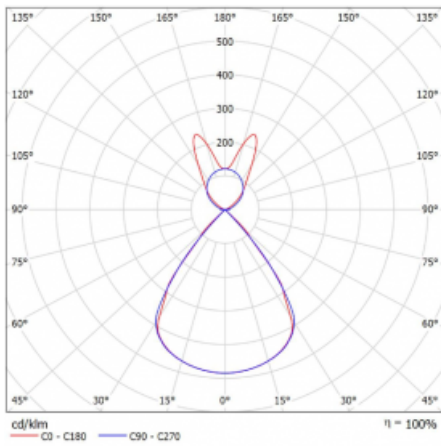

Type of installation	Suspended
Light distribution	Direct-indirect wide-lighting distribution
Luminaire shape	Linear
Colour of the luminaires	Silver
Material	Aluminium
Lifetime	L80/B20 50 000 hours
Warranty	24 months
Description of luminaires	Luminaire suspended
item description	D/I - 54/46
Dimensions	2244 mm × 47 mm × 69 mm
Light source	LED MODUL
Type of optical system	Plastic louvre low UGR
Luminous flux	8890 lm ± 10 %
Colour Temperature	4000 K cool white
Luminous efficacy	153 lm/W
MacAdam Light source	3
Colour rendering index	80
UGR max. X=4H Y=8H, $\rho=70,50,20$	14.2

## Curve