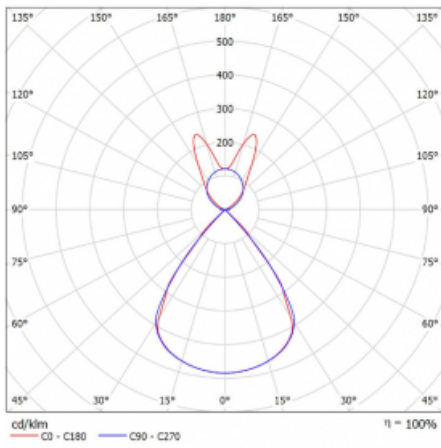

Type of installation	Suspended
Light distribution	Direct-indirect wide-lighting distribution
Luminaire shape	Linear
Colour of the luminaires	White
Material	Aluminium
Lifetime	L80/B20 50 000 hours
Warranty	60 months
Description of luminaires	Luminaire suspended
item description	D/I - 54/46
Dimensions	2244 mm × 47 mm × 69 mm
Light source	LED MODUL
Type of optical system	Plastic louvre low UGR
Luminous flux	8890 lm ± 10 %
Colour Temperature	4000 K cool white
Luminous efficacy	153 lm/W
MacAdam Light source	3
Colour rendering index	80
UGR max. X=4H Y=8H, $\rho=70,50,20$	14.2

## Technical drawing

Luminaire power input 58.2 W  $\pm$  10 %

Connection of the luminaires Electronic ballast non-dimmable

Electrical voltage 220-240V

Frequency 50/60Hz

⊕ CE IP 20

## Curve