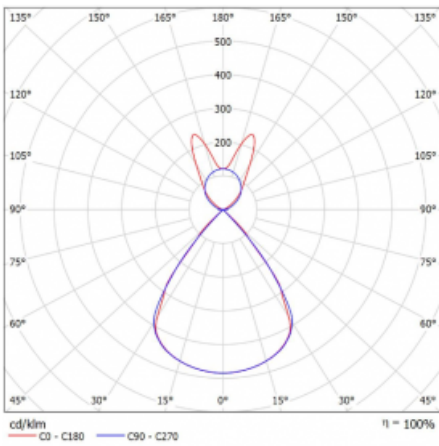

Type of installation	Suspended
Light distribution	Direct-indirect wide-lighting distribution
Luminaire shape	Linear
Colour of the luminaires	White
Material	Aluminium
Lifetime	L80/B20 50 000 hours
Warranty	5 years
Description of luminaires	Luminaire suspended
item description	D/I - 54/46
Dimensions	2244 mm × 47 mm × 69 mm
Light source	LED MODUL
Type of optical system	Plastic louvre low UGR
Luminous flux*	8890 lm
Colour Temperature	4000 K cool white
Luminous efficacy	153 lm/W
MacAdam Light source	3
Colour rendering index	80
UGR max. X=4H Y=8H, $\rho=70,50,20$	14.2

Technical drawing

Luminaire power input* 58.2 W

Connection of the luminaires ON/OFF

Electrical voltage 220-240V

Frequency 50/60Hz

⊕ CE IP 20

*±10 %

Curve