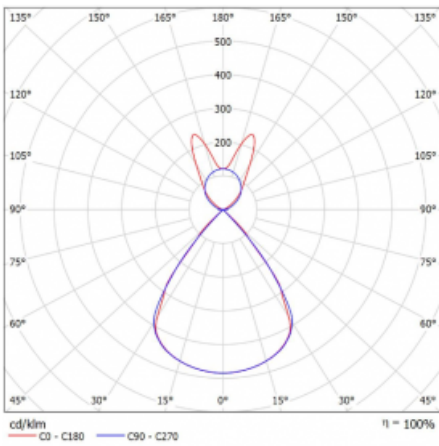

| | |
|--|--|
| Type of installation | Suspended |
| Light distribution | Direct-indirect wide-lighting distribution |
| Luminaire shape | Linear |
| Colour of the luminaires | White |
| Material | Aluminium |
| Lifetime | L80/B20 50 000 hours |
| Warranty | 5 years |
| Description of luminaires | Luminaire suspended |
| item description | D/I - 54/46 |
| Dimensions | 2244 mm × 47 mm × 69 mm |
| Light source | LED MODUL |
| Type of optical system | Plastic louvre low UGR |
| Luminous flux* | 8520 lm |
| Colour Temperature | 3000 K warm white |
| Luminous efficacy | 146 lm/W |
| MacAdam Light source | 3 |
| Colour rendering index | 80 |
| UGR max. X=4H Y=8H, $\rho=70,50,20$ | 14.1 |

Technical drawing

Luminaire power input* 58.2 W

Connection of the luminaires ON/OFF

Electrical voltage 220-240V

Frequency 50/60Hz

⊕ CE IP 20

*±10 %

Curve