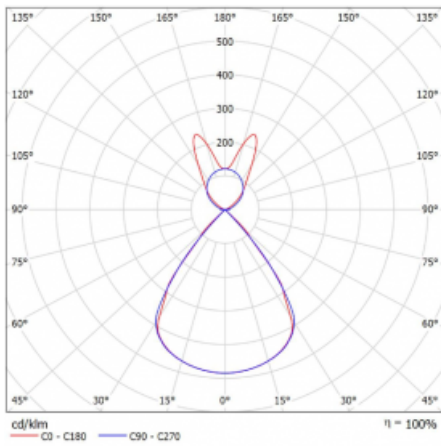

Type of installation	Suspended
Light distribution	Direct-indirect wide-lighting distribution
Luminaire shape	Linear
Colour of the luminaires	White
Material	Aluminium
Lifetime	L80/B20 50 000 hours
Warranty	60 months
Description of luminaires	Luminaire suspended
item description	D/I - 54/46
Dimensions	2244 mm × 47 mm × 69 mm
Light source	LED MODUL
Type of optical system	Plastic louvre low UGR
Luminous flux	8520 lm ± 10 %
Colour Temperature	3000 K warm white
Luminous efficacy	146 lm/W
MacAdam Light source	3
Colour rendering index	80
UGR max. X=4H Y=8H, $\rho=70,50,20$	14.1

Technical drawing

Luminaire power input 58.2 W \pm 10 %

Connection of the luminaires Electronic ballast non-dimmable

Electrical voltage 220-240V

Frequency 50/60Hz

⊕ CE IP 20

Curve

Downloads