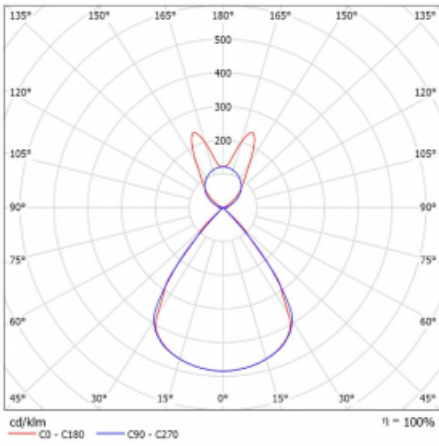

|  |  |
|--|--|
| Type of installation                   | Suspended                                  |
| Light distribution                     | Direct-indirect wide-lighting distribution |
| Luminaire shape                        | Linear                                     |
| Colour of the luminaires               | Silver                                     |
| Material                               | Aluminium                                  |
| Lifetime                               | L80/B20 50 000 hours                       |
| Warranty                               | 5 years                                    |
| Description of luminaires              | Luminaire suspended                        |
| item description                       | D/I - 54/46                                |
| Dimensions                             | 2244 mm × 47 mm × 69 mm                    |
| Light source                           | LED MODUL                                  |
| Type of optical system                 | Plastic louvre low UGR                     |
| Luminous flux*                         | 8520 lm                                    |
| Colour Temperature                     | 3000 K warm white                          |
| Luminous efficacy                      | 146 lm/W                                   |
| MacAdam Light source                   | 3  |
| Colour rendering index                 | 80   |
| UGR max. X=4H<br>Y=8H, $\rho=70,50,20$ | 14.1                                       |

## Technical drawing

Luminaire power input\* 58.2 W

Connection of the luminaires ON/OFF

Electrical voltage 220-240V

Frequency 50/60Hz

⊕ CE IP 20

\*±10 %

## Curve