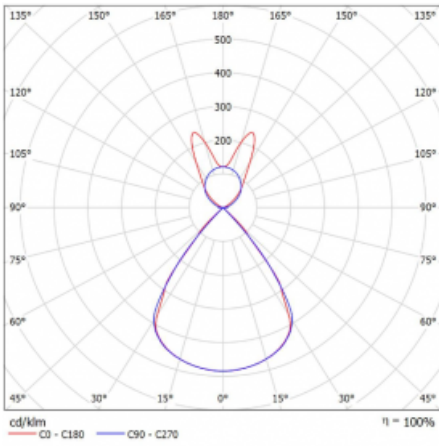

Type of installation	Suspended
Light distribution	Direct-indirect wide-lighting distribution
Luminaire shape	Linear
Colour of the luminaires	Black
Material	Aluminium
Lifetime	L80/B20 50 000 hours
Warranty	60 months
Description of luminaires	Luminaire suspended
item description	D/I - 54/46
Dimensions	2244 mm × 47 mm × 69 mm
Light source	LED MODUL
Type of optical system	Plastic louvre low UGR
Luminous flux	8520 lm ± 10 %
Colour Temperature	3000 K warm white
Luminous efficacy	146 lm/W
MacAdam Light source	3
Colour rendering index	80
UGR max. X=4H Y=8H, $\rho=70,50,20$	14.1

## Curve