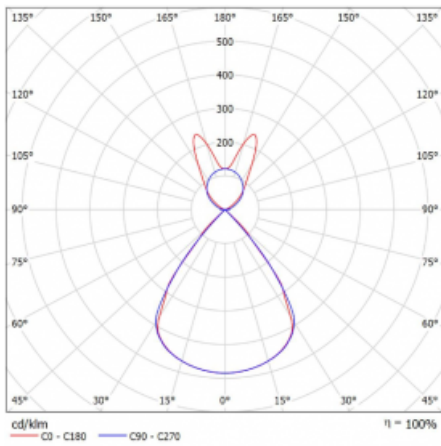

Type of installation	Suspended
Light distribution	Direct-indirect wide-lighting distribution
Luminaire shape	Linear
Colour of the luminaires	Silver
Material	Aluminium
Lifetime	L80/B20 50 000 hours
Warranty	60 months
Description of luminaires	Luminaire suspended
item description	D/I - 54/46
Dimensions	2244 mm × 47 mm × 69 mm
Light source	LED MODUL
Type of optical system	Plastic louvre low UGR
Luminous flux	8890 lm ± 10 %
Colour Temperature	4000 K cool white
Luminous efficacy	153 lm/W
MacAdam Light source	3
Colour rendering index	80
UGR max. X=4H Y=8H, $\rho=70,50,20$	14.2

## Technical drawing

Luminaire power input 58.2 W  $\pm$  10 %

Connection of the luminaires DALI dimmable

Electrical voltage 220-240V

Frequency 50/60Hz

⊕ CE IP 20

## Curve