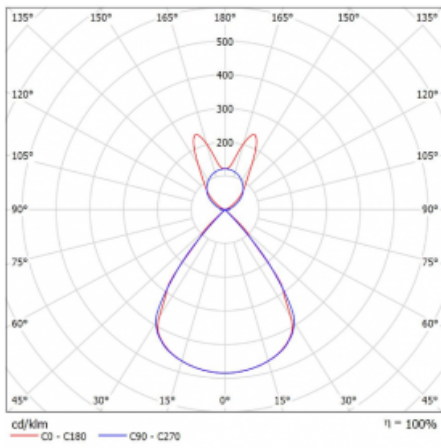

Type of installation	Suspended
Light distribution	Direct-indirect wide-lighting distribution
Luminaire shape	Linear
Colour of the luminaires	White
Material	Aluminium
Lifetime	L80/B20 50 000 hours
Warranty	60 months
Description of luminaires	Luminaire suspended
item description	D/I - 54/46
Dimensions	2244 mm × 47 mm × 69 mm
Light source	LED MODUL
Type of optical system	Plastic louvre low UGR
Luminous flux	8520 lm ± 10 %
Colour Temperature	3000 K warm white
Luminous efficacy	146 lm/W
MacAdam Light source	3
Colour rendering index	80
UGR max. X=4H Y=8H, $\rho=70,50,20$	14.1

## Technical drawing

Luminaire power input 58.2 W  $\pm$  10 %

Connection of the luminaires DALI dimmable

Electrical voltage 220-240V

Frequency 50/60Hz

⊕ CE IP 20

## Curve