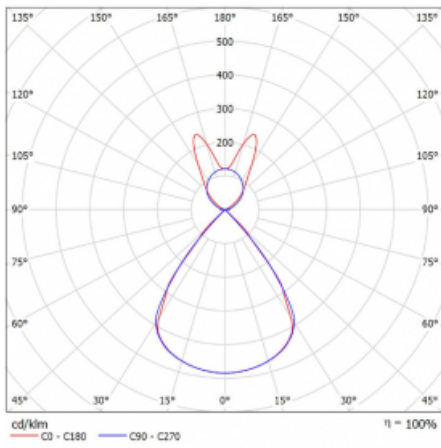

Type of installation	Suspended
Light distribution	Direct-indirect wide-lighting distribution
Luminaire shape	Linear
Colour of the luminaires	Silver
Material	Aluminium
Lifetime	L80/B20 50 000 hours
Warranty	60 months
Description of luminaires	Luminaire suspended
item description	D/I - 54/46
Dimensions	2244 mm × 47 mm × 69 mm
Light source	LED MODUL
Type of optical system	Plastic louvre low UGR
Luminous flux	8520 lm ± 10 %
Colour Temperature	3000 K warm white
Luminous efficacy	146 lm/W
MacAdam Light source	3
Colour rendering index	80
UGR max. X=4H Y=8H, $\rho=70,50,20$	14.1

## Technical drawing

Luminaire power input 58.2 W  $\pm$  10 %

Connection of the luminaires DALI dimmable

Electrical voltage 220-240V

Frequency 50/60Hz

⊕ CE IP 20

## Curve