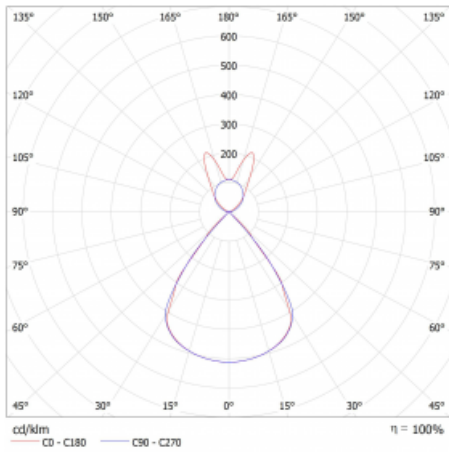

Type of installation	Suspended
Light distribution	Direct-indirect wide-lighting distribution
Luminaire shape	Linear
Colour of the luminaires	Silver
Material	Aluminium
Lifetime	L80/B20 50 000 hours
Warranty	60 months
Description of luminaires	Luminaire suspended
Dimensions	2244 mm × 47 mm × 69 mm
Light source	LED MODUL
Type of optical system	Plastic louvre low UGR
Luminous flux	6150 lm ± 10 %
Colour Temperature	4000 K cool white
Luminous efficacy	152 lm/W
MacAdam Light source	3
Colour rendering index	80
UGR max. X=4H Y=8H, ρ=70,50,20	12.9

## Technical drawing

Luminaire power input 40.4 W  $\pm$  10 %

Connection of the luminaires Electronic ballast non-dimmable

Electrical voltage 220-240V

Frequency 50/60Hz

⊕ CE IP 20

## Curve