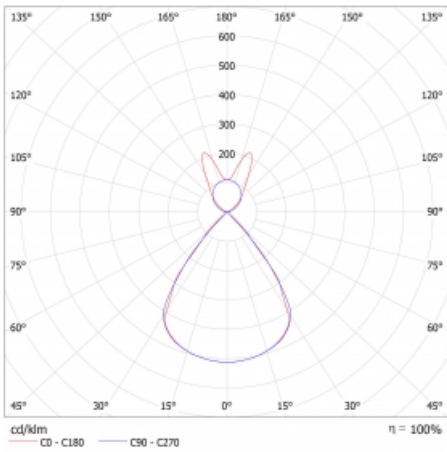

Luminaire

Lina45-S

145S-5B1Z-40GEE/840, B

EPD[®]

Imagine a linear luminaire that can satisfy all your needs: it meets UGR, has high efficiency and you can build it to your specifications. And it looks great too. The Lina45-S offers opal, microprism and optical grille variants, so it can easily meet both UGR under 19 at 4300 lm luminous flux. It is a great solution for visually demanding spaces, as it even meets UGR under 16 in some variants. In addition, you can complement the modular luminaire with a Vali55 relay module, a Rundo circular luminaire or 2 - 3 CUBE reflectors. The indirect lighting component is provided by a clear plexiglass module or a batwing diffuser, which creates a more even illumination of the ceiling. A welcome feature is also the possibility of a curtain at the joint of the profiles, which are also fitted with caps to prevent even minimal draughts. The individual segments are easily connected using connectors and plugged into 230 V.

Type of installation	Suspended
Light distribution	Direct-indirect wide-lighting distribution
Luminaire shape	Linear
Colour of the luminaires	Black
Material	Aluminium
Lifetime	L80/B20 50 000 hours
Warranty	60 months
Description of luminaires	Luminaire suspended
Dimensions	2244 mm × 47 mm × 69 mm
Light source	LED MODUL
Type of optical system	Plastic louvre low UGR
Luminous flux	6150 lm ± 10 %
Colour Temperature	4000 K cool white
Luminous efficacy	152 lm/W
MacAdam Light source	3
Colour rendering index	80
UGR max. X=4H Y=8H, ρ=70,50,20	12.9

Technical drawing

Luminaire power input 40.4 W \pm 10 %

Connection of the luminaires Electronic ballast non-dimmable

Electrical voltage 220-240V

Frequency 50/60Hz

⊕ CE IP 20

Curve

Downloads