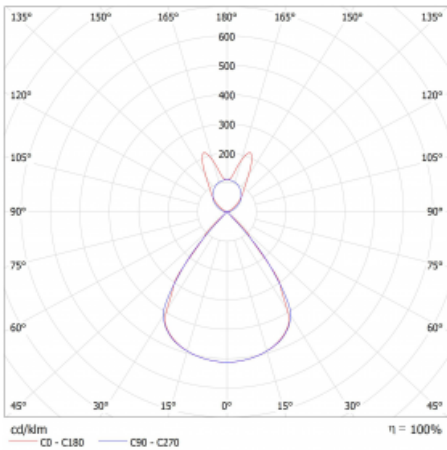

Type of installation	Suspended
Light distribution	Direct-indirect wide-lighting distribution
Luminaire shape	Linear
Colour of the luminaires	White
Material	Aluminium
Lifetime	L80/B20 50 000 hours
Warranty	5 years
Description of luminaires	Luminaire suspended
Dimensions	2244 mm × 47 mm × 69 mm
Light source	LED MODUL
Type of optical system	Plastic louvre low UGR
Luminous flux*	5900 lm
Colour Temperature	3000 K warm white
Luminous efficacy	146 lm/W
MacAdam Light source	3
Colour rendering index	80
UGR max. X=4H Y=8H, ρ=70,50,20	12.8

Technical drawing

Luminaire power input* 40.4 W

Connection of the luminaires ON/OFF

Electrical voltage 220-240V

Frequency 50/60Hz

⊕ CE IP 20

*±10 %

Curve