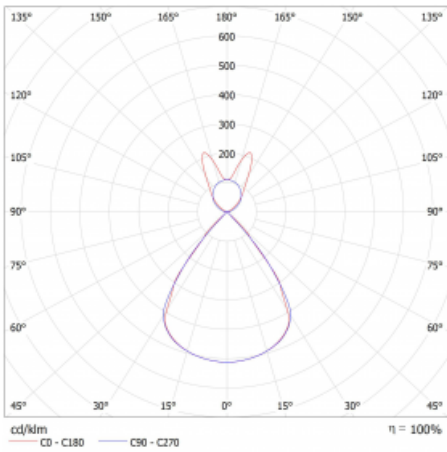

Luminaire

Lina45-S

145S-5B1Z-40GEE/830, S

EPD[®]

Imagine a linear luminaire that can satisfy all your needs: it meets UGR, has high efficiency and you can build it to your specifications. And it looks great too. The Lina45-S offers opal, microprism and optical grille variants, so it can easily meet both UGR under 19 at 4300 lm luminous flux. It is a great solution for visually demanding spaces, as it even meets UGR under 16 in some variants. In addition, you can complement the modular luminaire with a Vali55 relay module, a Rundo circular luminaire or 2 - 3 CUBE reflectors. The indirect lighting component is provided by a clear plexiglass module or a batwing diffuser, which creates a more even illumination of the ceiling. A welcome feature is also the possibility of a curtain at the joint of the profiles, which are also fitted with caps to prevent even minimal draughts. The individual segments are easily connected using connectors and plugged into 230 V.

Type of installation	Suspended
Light distribution	Direct-indirect wide-lighting distribution
Luminaire shape	Linear
Colour of the luminaires	Silver
Material	Aluminium
Lifetime	L80/B20 50 000 hours
Warranty	60 months
Description of luminaires	Luminaire suspended
Dimensions	2244 mm × 47 mm × 69 mm
Light source	LED MODUL
Type of optical system	Plastic louvre low UGR
Luminous flux	5900 lm ± 10 %
Colour Temperature	3000 K warm white
Luminous efficacy	146 lm/W
MacAdam Light source	3
Colour rendering index	80
UGR max. X=4H Y=8H, ρ=70,50,20	12.8

Technical drawing

Luminaire power input 40.4 W \pm 10 %

Connection of the luminaires Electronic ballast non-dimmable

Electrical voltage 220-240V

Frequency 50/60Hz

⊕ CE IP 20

Curve

Downloads