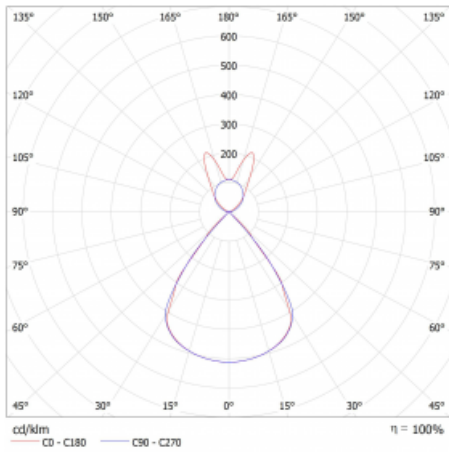

Luminaire

Lina45-S

145S-5B1Z-40GED/830, S

EPD®

Imagine a linear luminaire that can satisfy all your needs: it meets UGR, has high efficiency and you can build it to your specifications. And it looks great too. The Lina45-S offers opal, microprism and optical grille variants, so it can easily meet both UGR under 19 at 4300 lm luminous flux. It is a great solution for visually demanding spaces, as it even meets UGR under 16 in some variants. In addition, you can complement the modular luminaire with a Vali55 relay module, a Rundo circular luminaire or 2 - 3 CUBE reflectors. The indirect lighting component is provided by a clear plexiglass module or a batwing diffuser, which creates a more even illumination of the ceiling. A welcome feature is also the possibility of a curtain at the joint of the profiles, which are also fitted with caps to prevent even minimal draughts. The individual segments are easily connected using connectors and plugged into 230 V.

| | |
|-----------------------------------|--|
| Type of installation | Suspended |
| Light distribution | Direct-indirect wide-lighting distribution |
| Luminaire shape | Linear |
| Colour of the luminaires | Silver |
| Material | Aluminium |
| Lifetime | L80/B20 50 000 hours |
| Warranty | 60 months |
| Description of luminaires | Luminaire suspended |
| Dimensions | 2244 mm × 47 mm × 69 mm |
| Light source | LED MODUL |
| Type of optical system | Plastic louvre low UGR |
| Luminous flux | 5900 lm ± 10 % |
| Colour Temperature | 3000 K warm white |
| Luminous efficacy | 146 lm/W |
| MacAdam Light source | 3 |
| Colour rendering index | 80 |
| UGR max. X=4H Y=8H, ρ=70,50,20 | 12.8 |

Technical drawing

Luminaire power input 40.4 W \pm 10 %

Connection of the luminaires DALI dimmable

Electrical voltage 220-240V

Frequency 50/60Hz

⊕ CE IP 20

Curve

Downloads