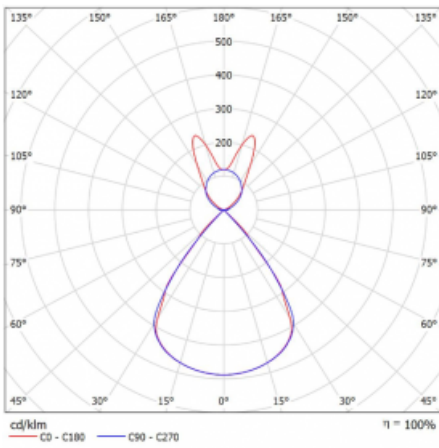

Type of installation	Suspended
Light distribution	Direct-indirect wide-lighting distribution
Luminaire shape	Linear
Colour of the luminaires	Silver
Material	Aluminium
Lifetime	L80/B20 50 000 hours
Warranty	2 years
Description of luminaires	Luminaire suspended
item description	D/I - 59/41
Dimensions	1964 mm × 47 mm × 69 mm
Light source	LED MODUL
Type of optical system	Plastic louvre low UGR
Luminous flux*	13380 lm
Colour Temperature	4000 K cool white
Luminous efficacy	149 lm/W
MacAdam Light source	3
Colour rendering index	80
UGR max. X=4H Y=8H, $\rho=70,50,20$	16.2

## Curve