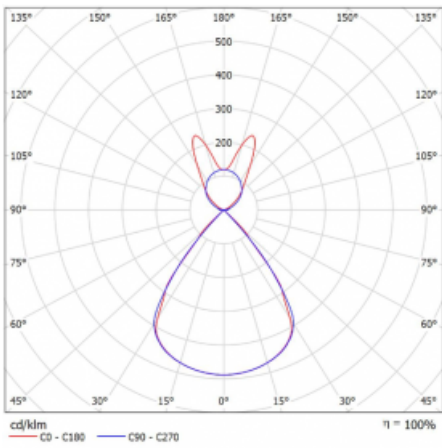

Type of installation	Suspended
Light distribution	Direct-indirect wide-lighting distribution
Luminaire shape	Linear
Colour of the luminaires	White
Material	Aluminium
Lifetime	L80/B20 50 000 hours
Warranty	24 months
Description of luminaires	Luminaire suspended
item description	D/I - 59/41
Dimensions	1964 mm × 47 mm × 69 mm
Light source	LED MODUL
Type of optical system	Plastic louvre low UGR
Luminous flux	13380 lm ± 10 %
Colour Temperature	4000 K cool white
Luminous efficacy	149 lm/W
MacAdam Light source	3
Colour rendering index	80
UGR max. X=4H Y=8H, $\rho=70,50,20$	16.2

## Curve