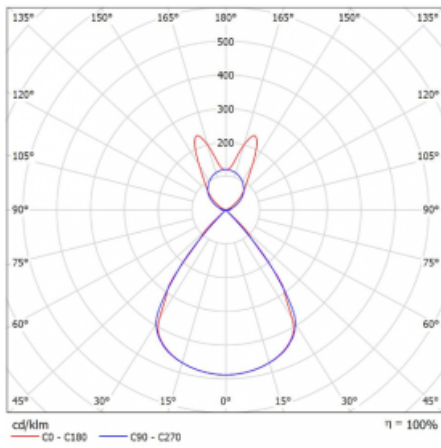

Type of installation	Suspended
Light distribution	Direct-indirect wide-lighting distribution
Luminaire shape	Linear
Colour of the luminaires	White
Material	Aluminium
Lifetime	L80/B20 50 000 hours
Warranty	2 years
Description of luminaires	Luminaire suspended
item description	D/I - 59/41
Dimensions	1964 mm × 47 mm × 69 mm
Light source	LED MODUL
Type of optical system	Plastic louvre low UGR
Luminous flux*	12840 lm
Colour Temperature	3000 K warm white
Luminous efficacy	143 lm/W
MacAdam Light source	3
Colour rendering index	80
UGR max. X=4H Y=8H, $\rho=70,50,20$	16

Technical drawing

Luminaire power input* 89.8 W

Connection of the luminaires ON/OFF + 1h emergency

Electrical voltage 220-240V

Frequency 50/60Hz

⊕ CE IP 20

*±10 %

Curve